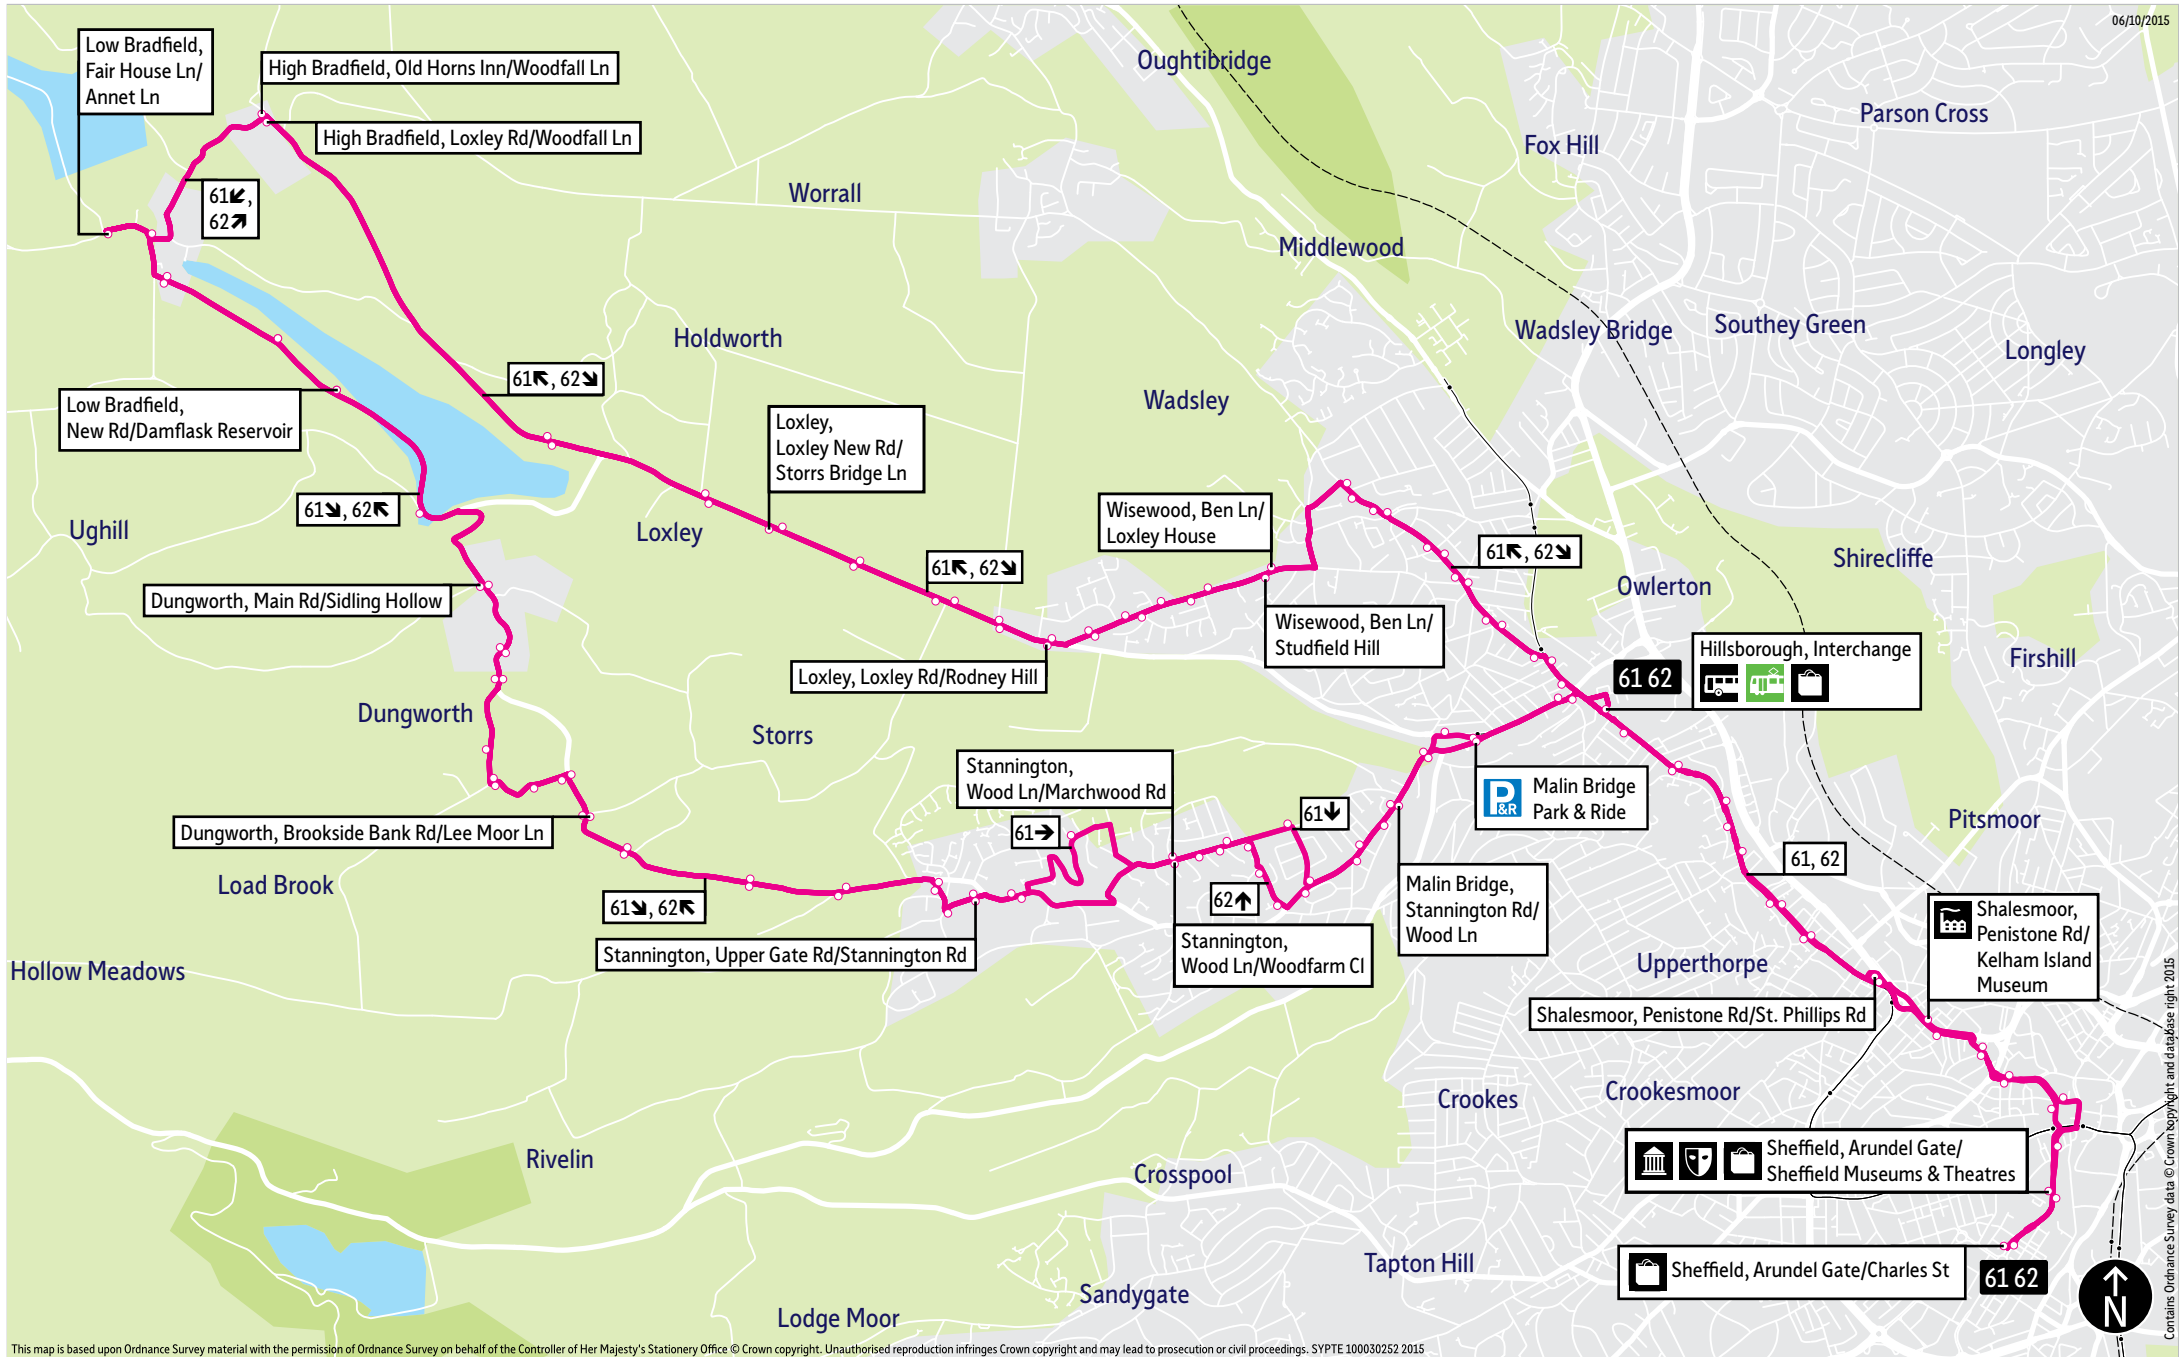

Bus route map for services 61 and 62

06/10/2015

- = Terminus point
- = Public transport
- = Shopping area
- = Bus route & stops
- = Rail line & station
- = Tram route & stop

Contains Ordnance Survey data © Crown copyright and database right 2015